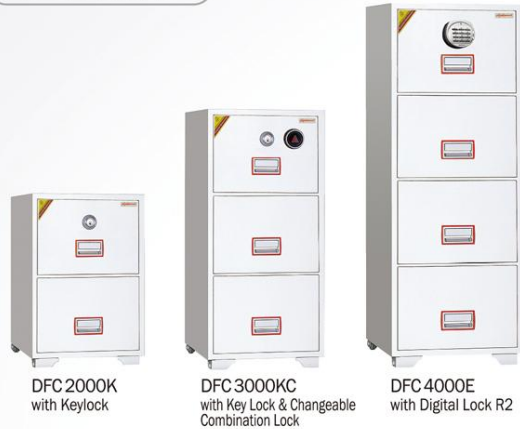

How to control document files and media data? Diplomat Fire Filing Cabinet is a solution!

DFC Series

DFC 2000K
with Keylock

DFC 3000KC
with Key Lock & Changeable
Combination Lock

DFC 4000E
with Digital Lock R2

Drawer Depth

Standard 505

Inside : H254 x W384 x D505 mm
Capacity : 490

Deeper 635

Inside : H254 x W384 x D635 mm
Capacity : 620

DFC Series (675mm depth)

■ H x W x D = High x Wide x Deep

	DFC2000	DFC3000	DFC4000
Outside (mm)	H782 x W528 x D675	H1124 x W528 x D675	H1466 x W528 x D675
Weight (kg)	145	206	266
Fire Class	60 Paper	60 Paper	60 Paper

■ Height includes wheels of 60mm . ■ Drawer Inside : H254 x W384 x D505 mm (490)

DFC Deeper Series (805mm depth)

■ H x W x D = High x Wide x Deep

	DFC2000 Deeper	DFC3000 Deeper	DFC4000 Deeper
Outside (mm)	H782 x W528 x D805	H1124 x W528 x D805	H1466 x W528 x D805
Weight (kg)	174	247	319
Fire Class	60 Paper	60 Paper	60 Paper

■ Height includes wheels of 60mm . ■ Drawer Inside : H254 x W384 x D635 mm (620)

▲ Data Insert (Option) A Data Insert is available in any drawer.

- Outside : H265 x W380 x D500 mm
- Inside : H165 x W282 x D402 mm
- FireClass : 60 Data, 60 Diskette