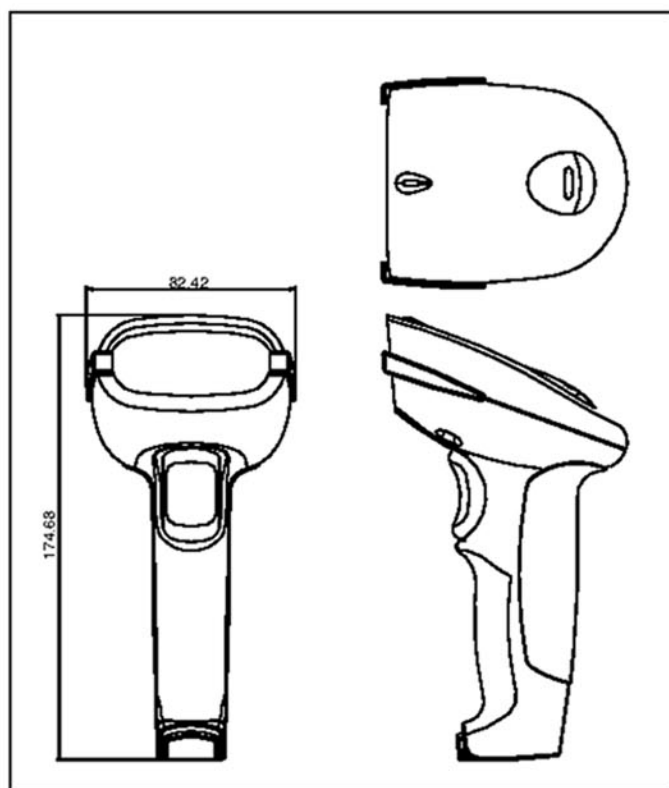

Features:

- High quality and high performance
- Full featured and full function
- Wave length: 670nm
- Scan speed: about 100 or 33 scans per second
- Reading depth: 0 to over 65cm, depend on different series
- Reading width: Up to 65mm for contact reading. Up to 250mm for reading depth of 380mm
- Reading PCS: 0.45 or larger reflection factor of space and margin
- Interfaces support: Keyboard wedge, RS-232, Wand emulation, TTL, USB, and etc.
- Full functions of built-in decoder, software configuration, support reading most types of barcode.

Engineering Design

Power source	+5VDC, ±10%
Processor	Intel 80C31
Decoder	Proprietary
Body Material	ABS
Current Consumption	55mA~90mA(max.) for undecoded
Weight	140g (without cable)
Shock Resistance	1 meter drop onto concret

Dimensions:

Series

KS-380SR	Normal Range ≥ 55 cm
KS-380MR	Middle Range ≥ 100 cm
KS-380NR	Normal Range ≥ 38 cm

Models - by interfaces

KS-380-T	Undecoded model with TTL Output
KS-380-W	Wand-emulation with built-in decoder
KS-380-R	RS-232 interface with built-in decoder
KS-380-K	Keyboard wedge with built-in decoder
KS-380-K/R/W	Keyboard/RS-232/Wand, Three-in-One
KS-380-U	USB interface with built-in decoder