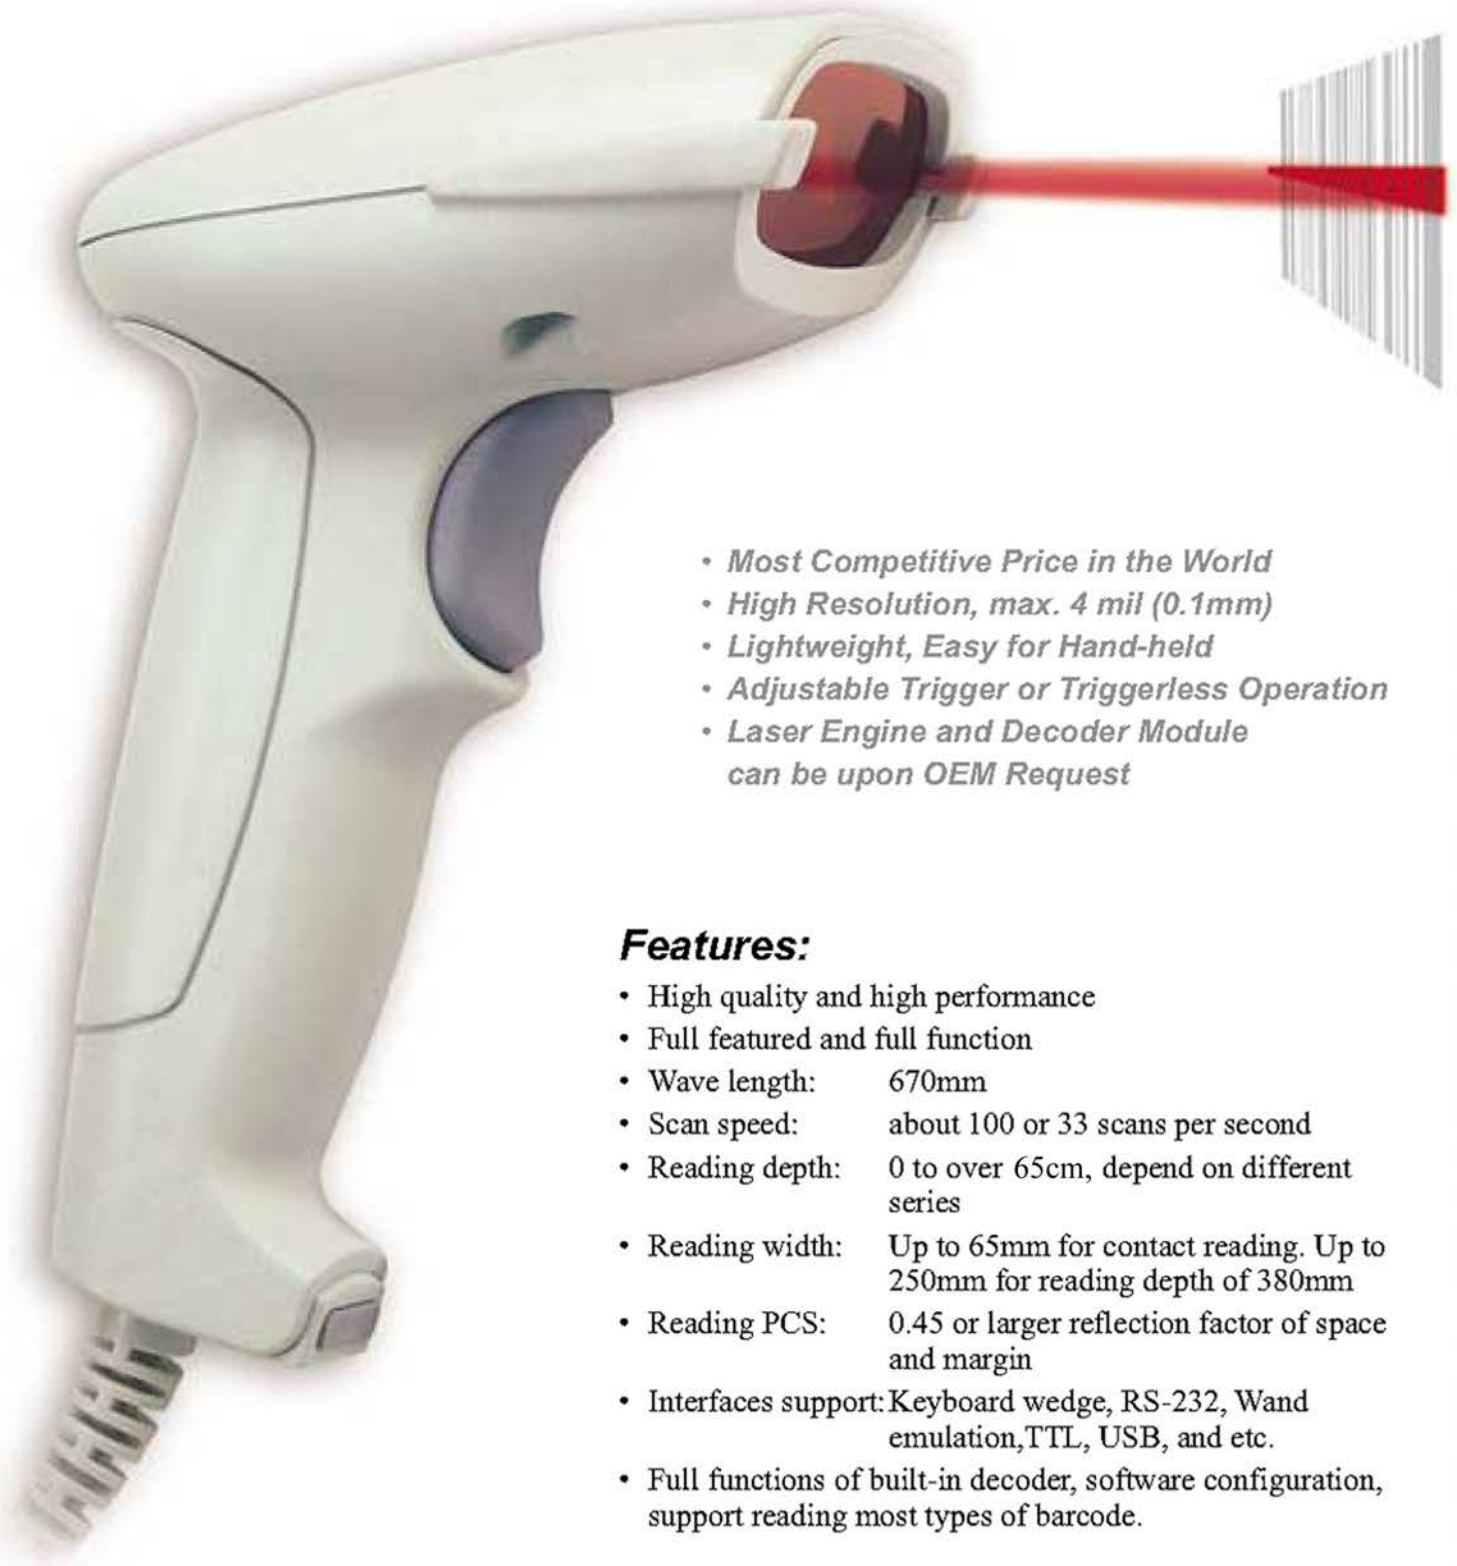

KS-380 Series

Barcode Laser Scanner

• Barcode Hand-held Laser Scanner with High Performance

- *Most Competitive Price in the World*
- *High Resolution, max. 4 mil (0.1mm)*
- *Lightweight, Easy for Hand-held*
- *Adjustable Trigger or Triggerless Operation*
- *Laser Engine and Decoder Module can be upon OEM Request*

Features:

- High quality and high performance
- Full featured and full function
- Wave length: 670nm
- Scan speed: about 100 or 33 scans per second
- Reading depth: 0 to over 65cm, depend on different series
- Reading width: Up to 65mm for contact reading. Up to 250mm for reading depth of 380mm
- Reading PCS: 0.45 or larger reflection factor of space and margin
- Interfaces support: Keyboard wedge, RS-232, Wand emulation, TTL, USB, and etc.
- Full functions of built-in decoder, software configuration, support reading most types of barcode.

Specifications:

Optical

Resolution & Reading Depth

Series	Max. Resolution	Max. Depth for 40mil
KS-380SR	4 mil (0.1mm)	55 cm
KS-380MR	4 mil (0.1mm)	100 cm
KS-380NR	5 mil (0.125mm)	38 cm

Nominal scan rate	100 or 33 scans/sec
Wavelength	670nm±10nm
Maximum pitch	±65 degrees
Maximum skew	±50 degrees

Engineering Design

Power source	+5VDC, ±10%
Processor	Intel 80C31
Decoder	Proprietary
Body Material	ABS
Current Consumption	55mA~90mA(max.) for undecoded
Weight	140g (without cable)
Shock Resistance	1 meter drop onto concret